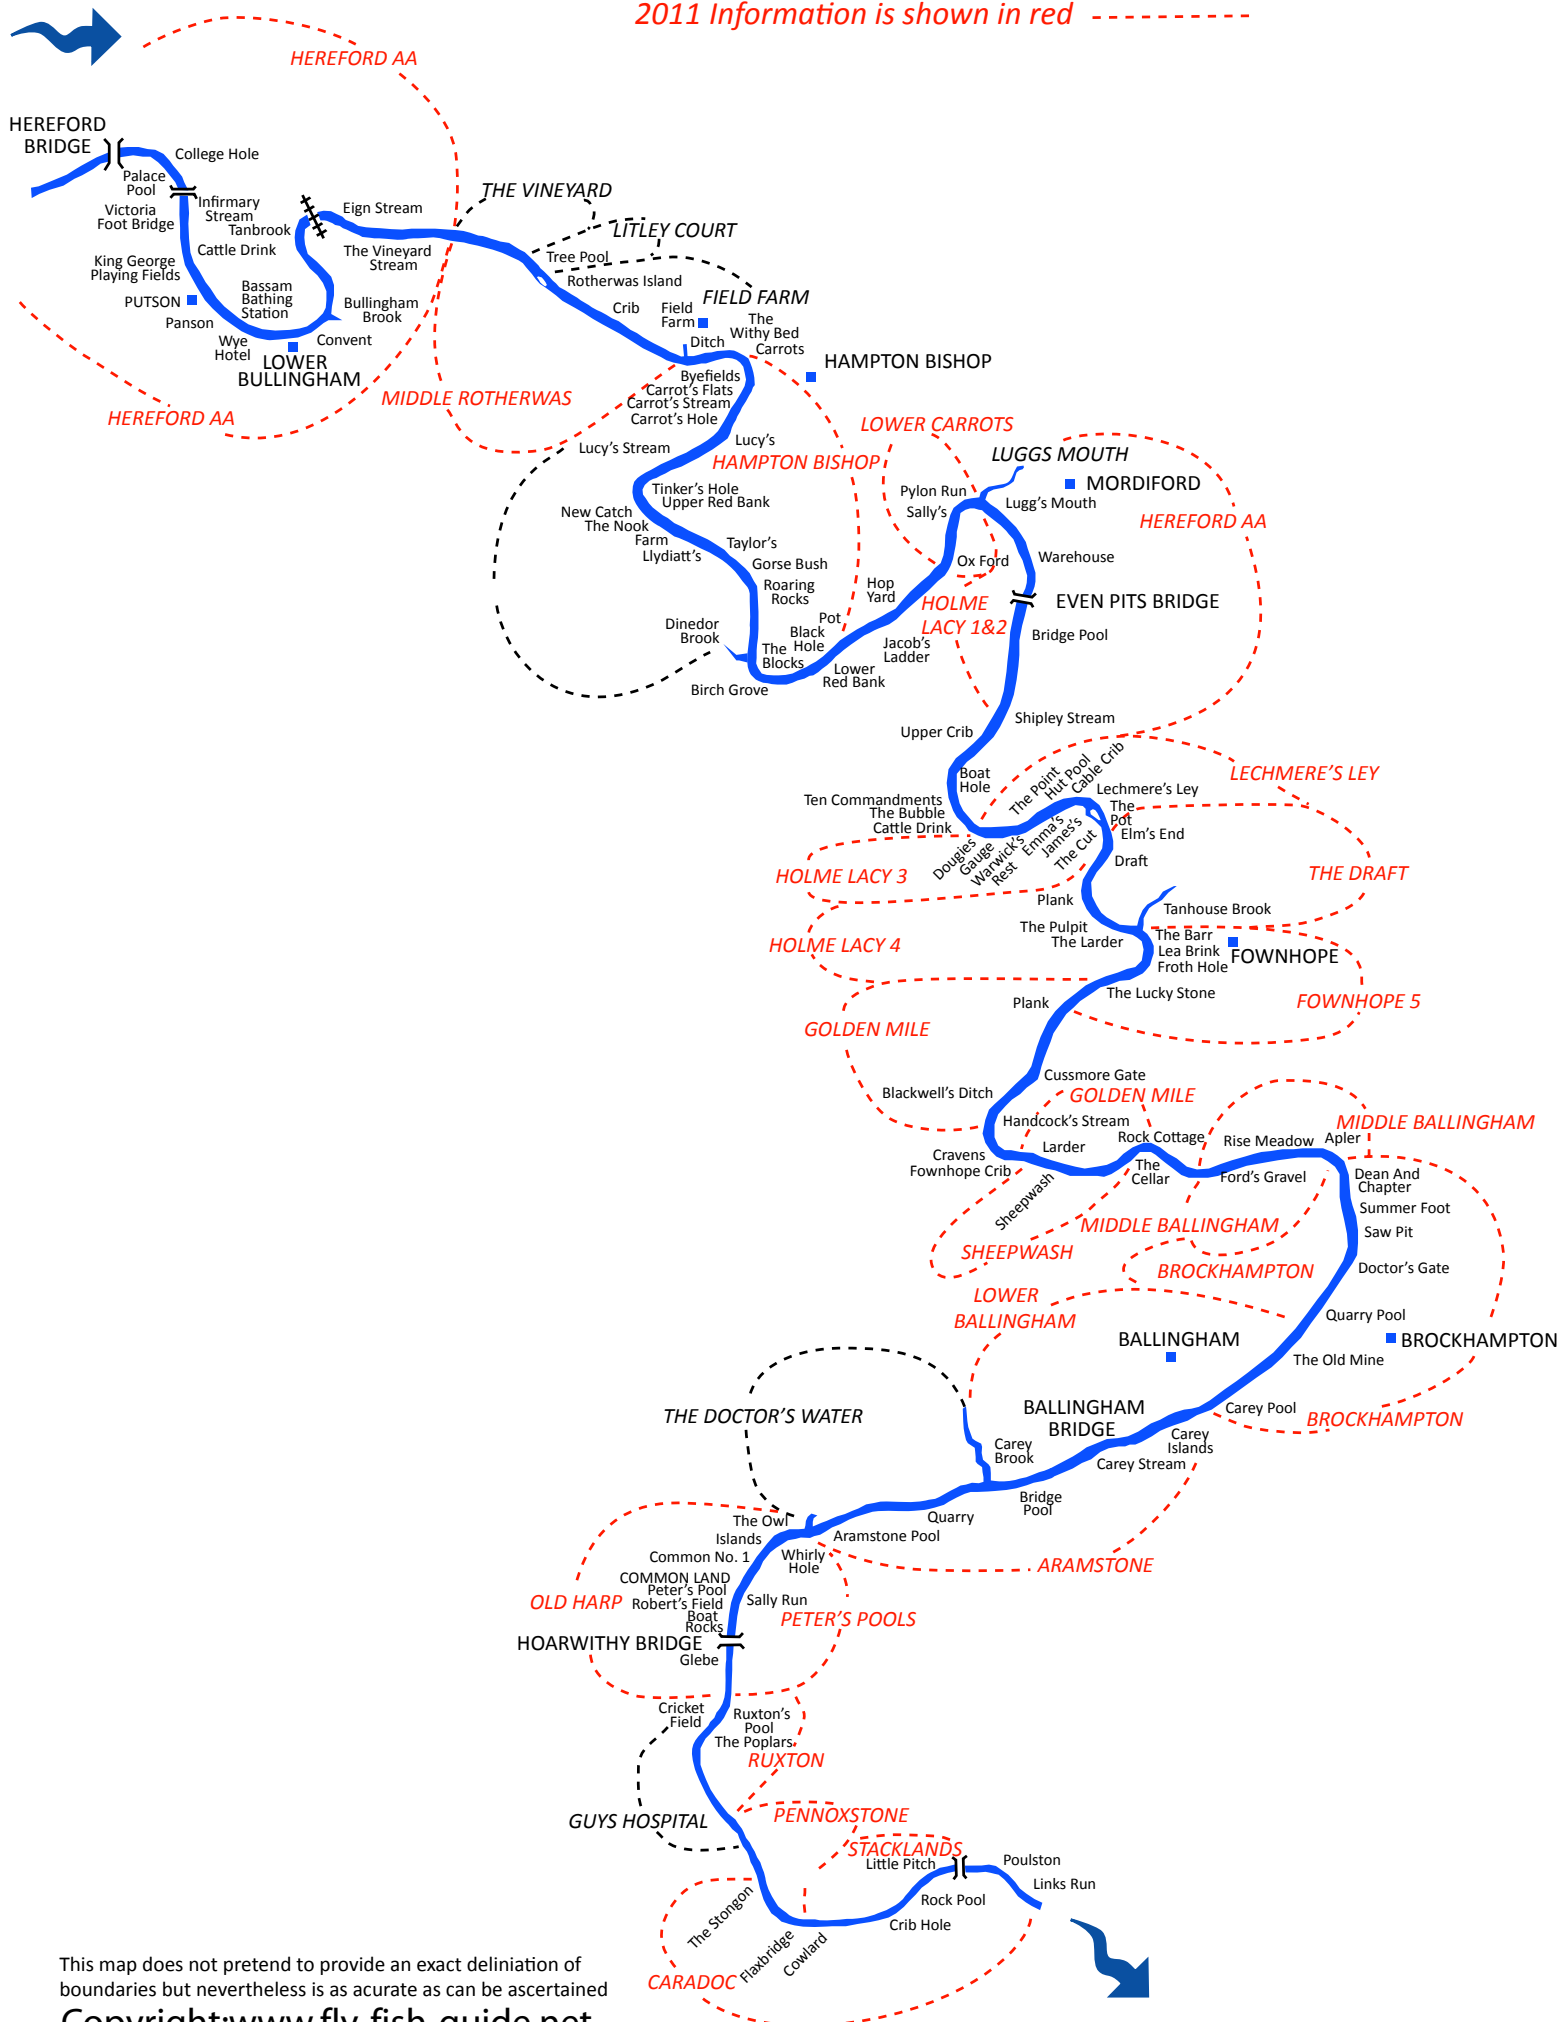

The River Wye - A Fishermans Map of Beats and Catches From Hereford Bridge to Caradoc

2011 Information is shown in red - - - - -

This map does not pretend to provide an exact delination of boundaries but nevertheless is as accurate as can be ascertained
 Copyright:www.fly-fish-guide.net