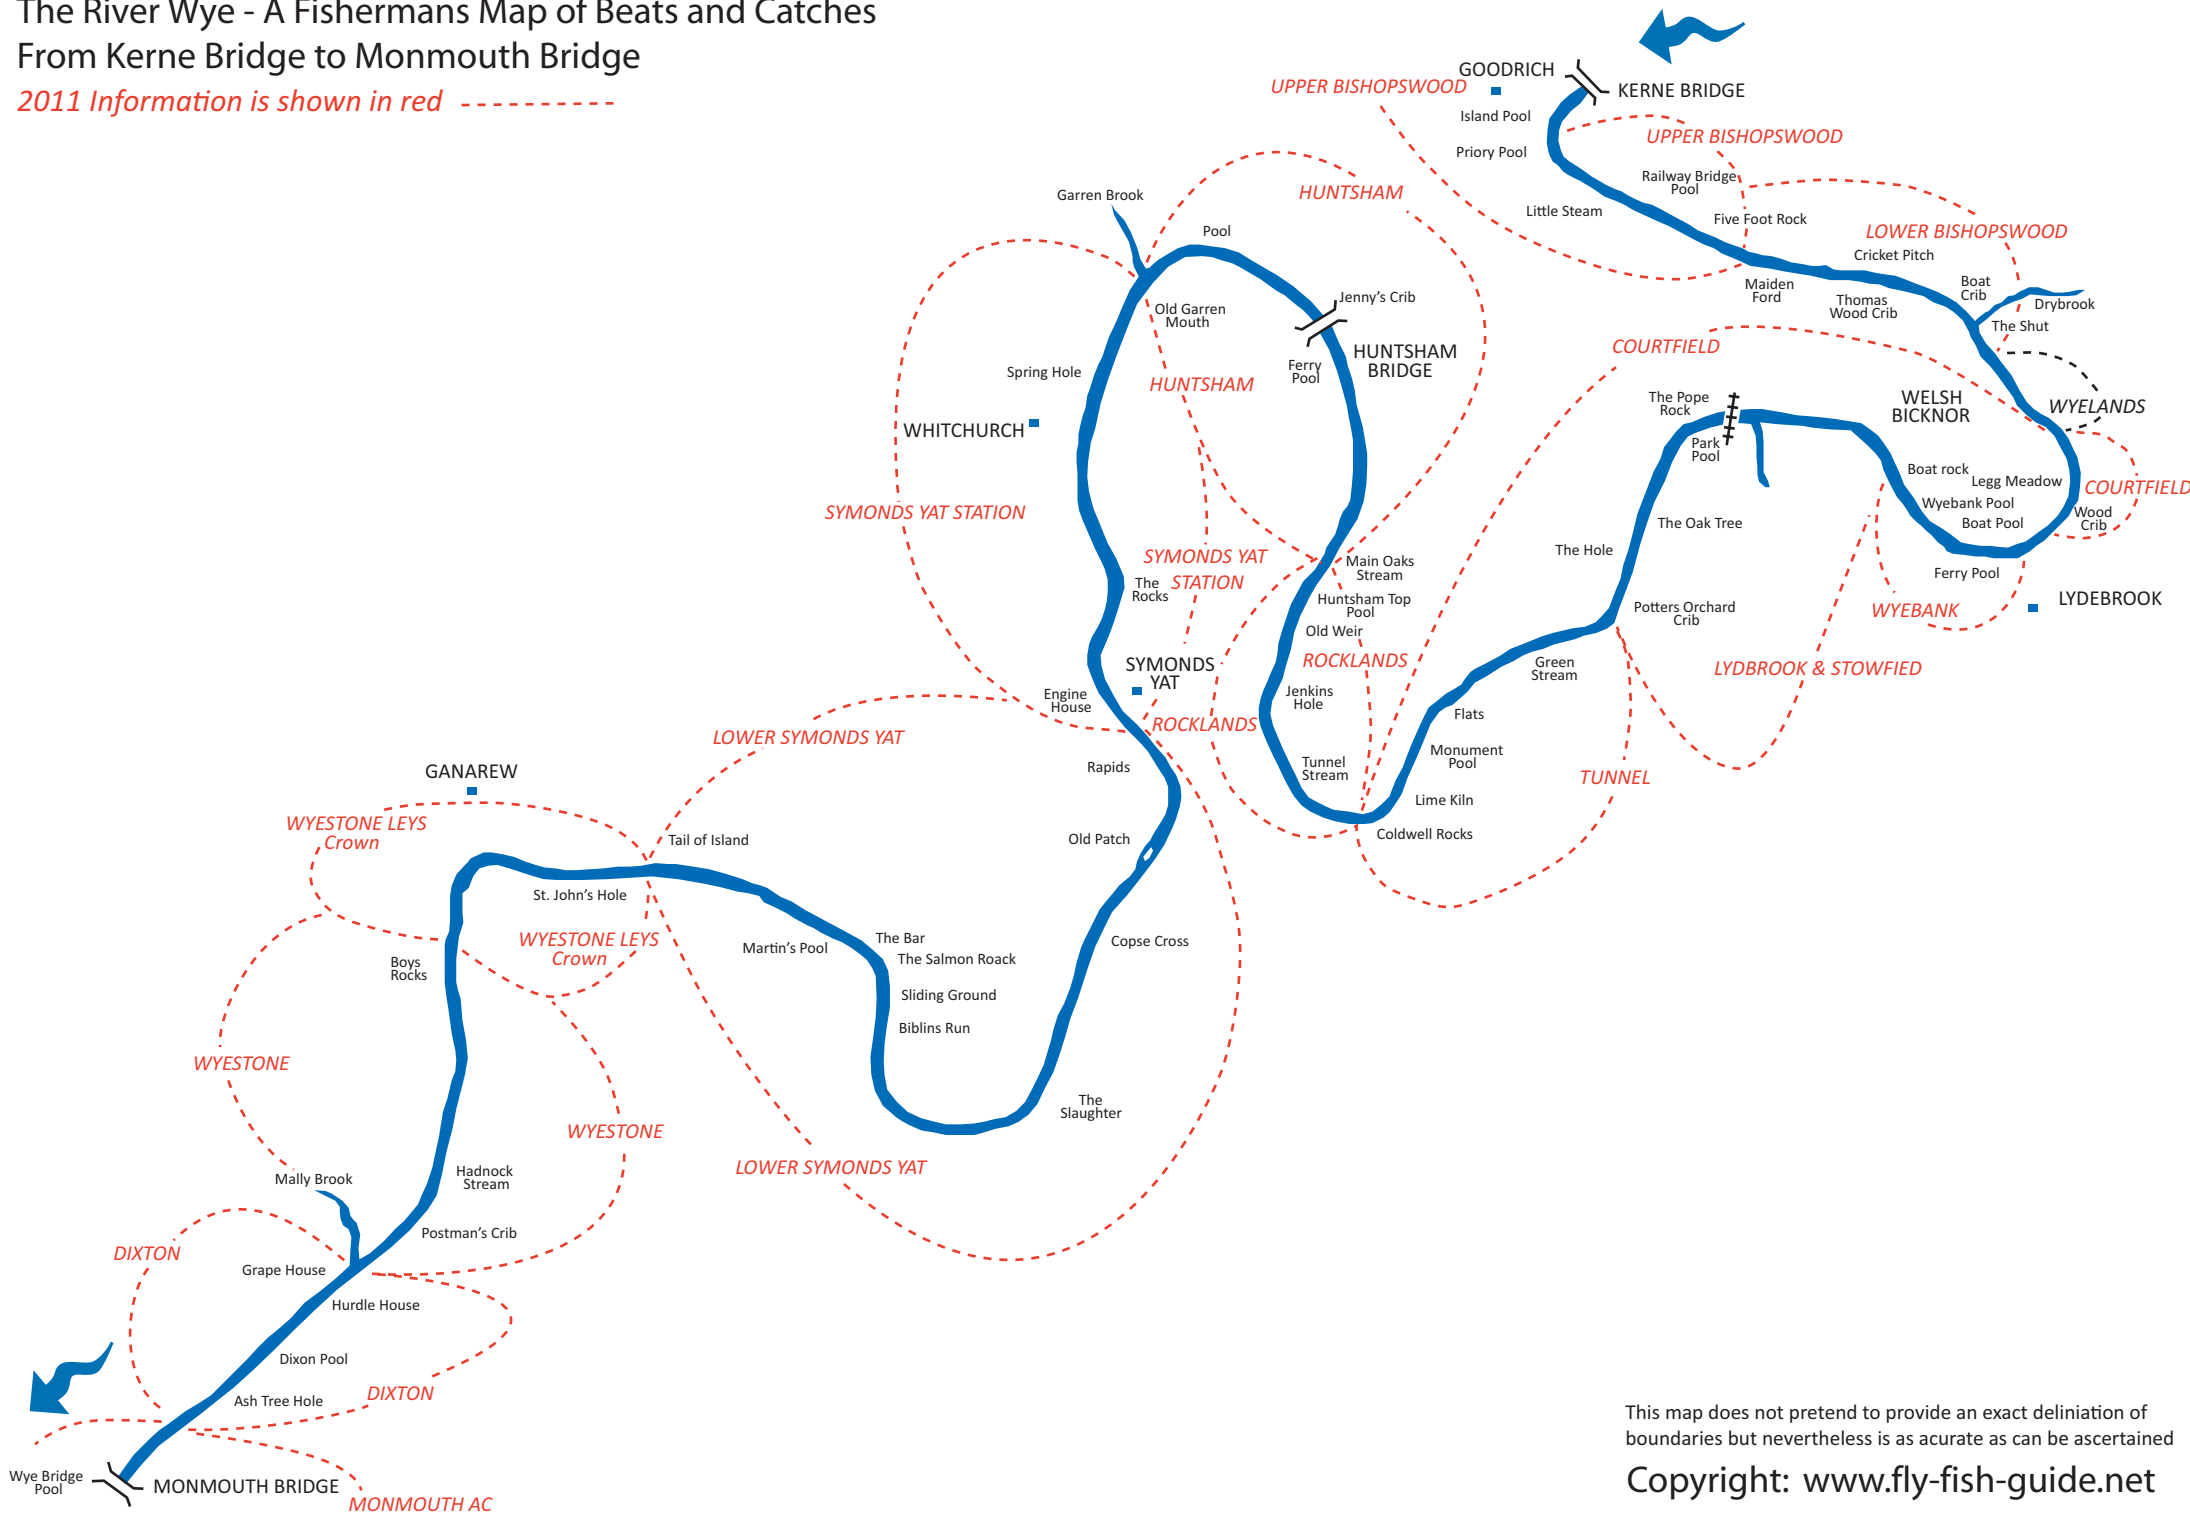

The River Wye - A Fishermans Map of Beats and Catches

From Kerne Bridge to Monmouth Bridge

2011 Information is shown in red - - - - -

This map does not pretend to provide an exact deliniation of boundaries but nevertheless is as accurate as can be ascertained

Copyright: www.fly-fish-guide.net