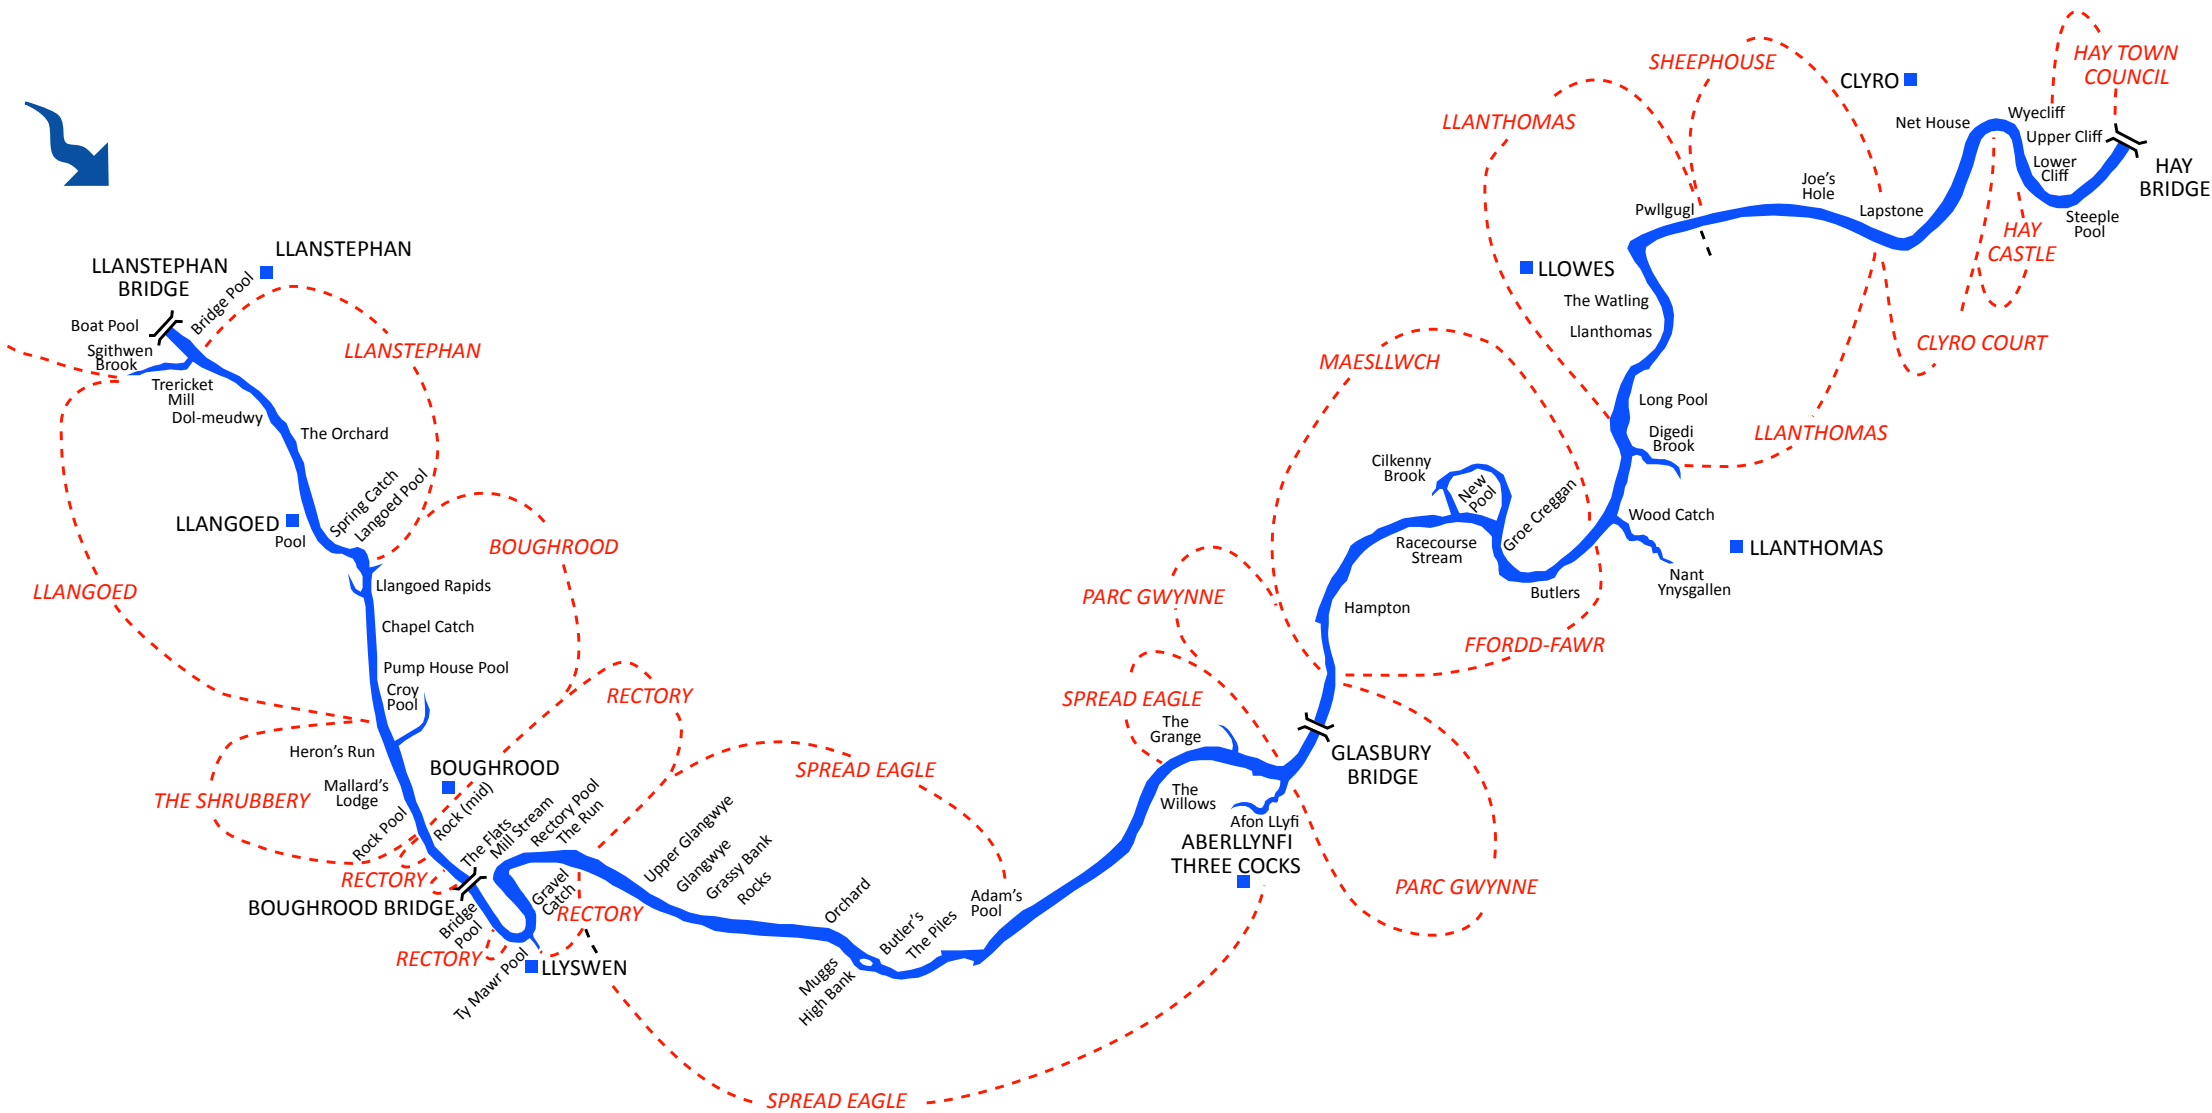

# The River Wye - A Fishermans Map of Beats and Catches

## From Llanstephan Bridge to Hay Bridge

2011 Boundaries are shown in red-----

This map does not pretend to provide an exact delineation of boundaries but nevertheless is as accurate as can be ascertained  
 Copyright: [www.fly-fish-guide.net](http://www.fly-fish-guide.net)