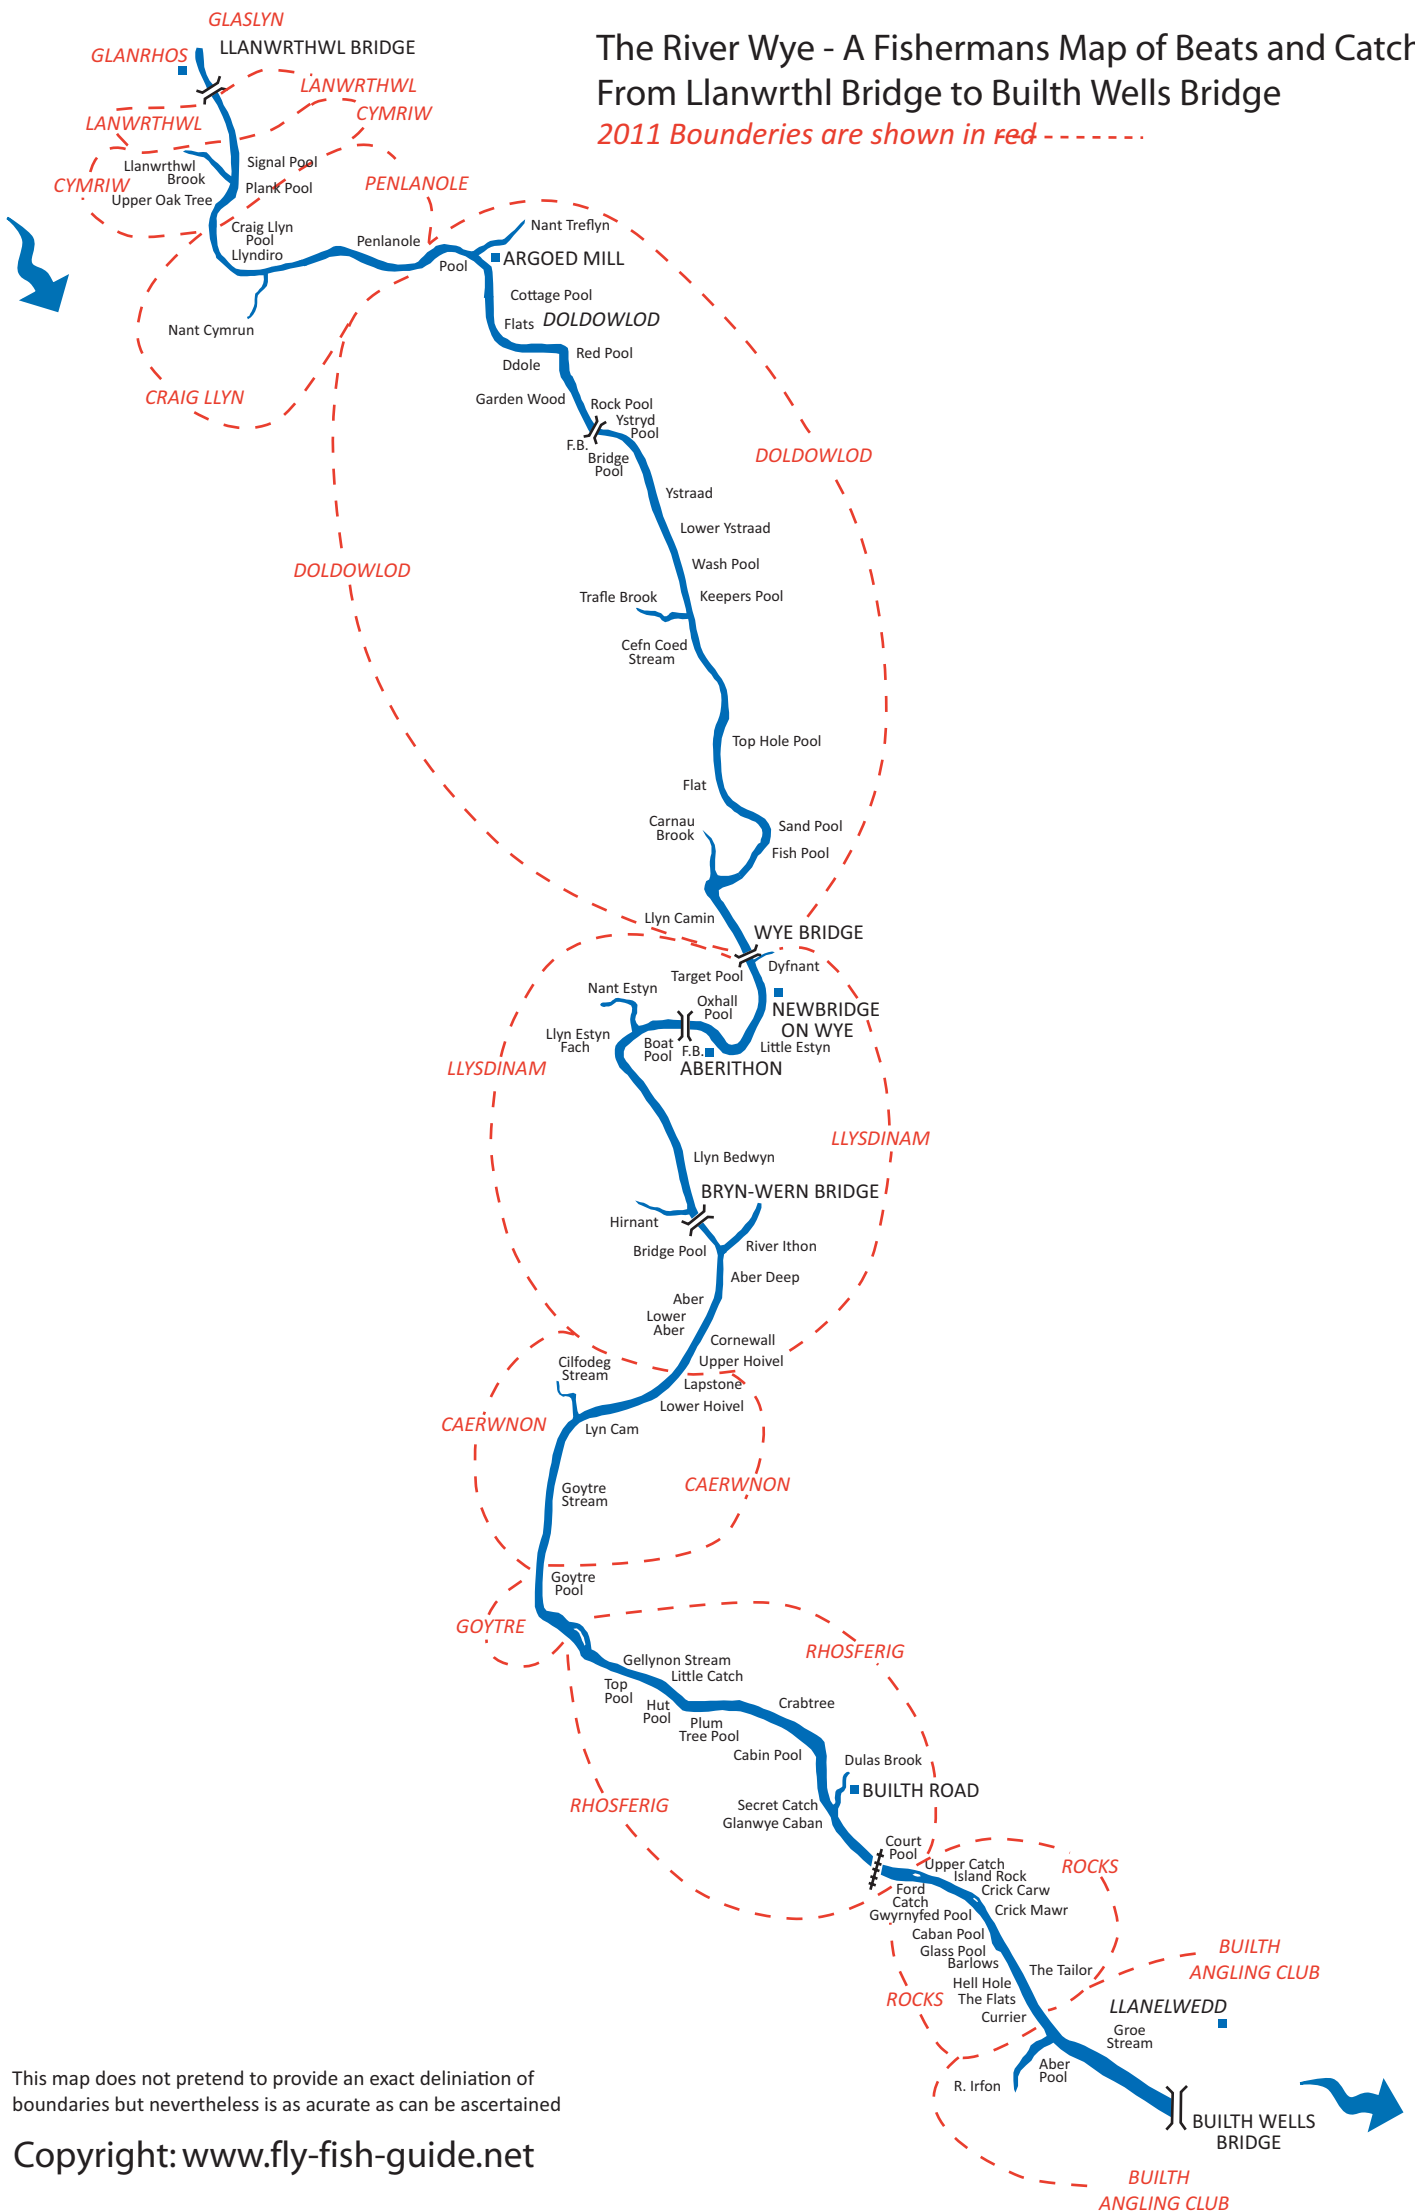

# The River Wye - A Fishermans Map of Beats and Catches

2011 Boundaries are shown in red - - - - -

This map does not pretend to provide an exact deliniation of boundaries but nevertheless is as accurate as can be ascertained

Copyright: [www.fly-fish-guide.net](http://www.fly-fish-guide.net)